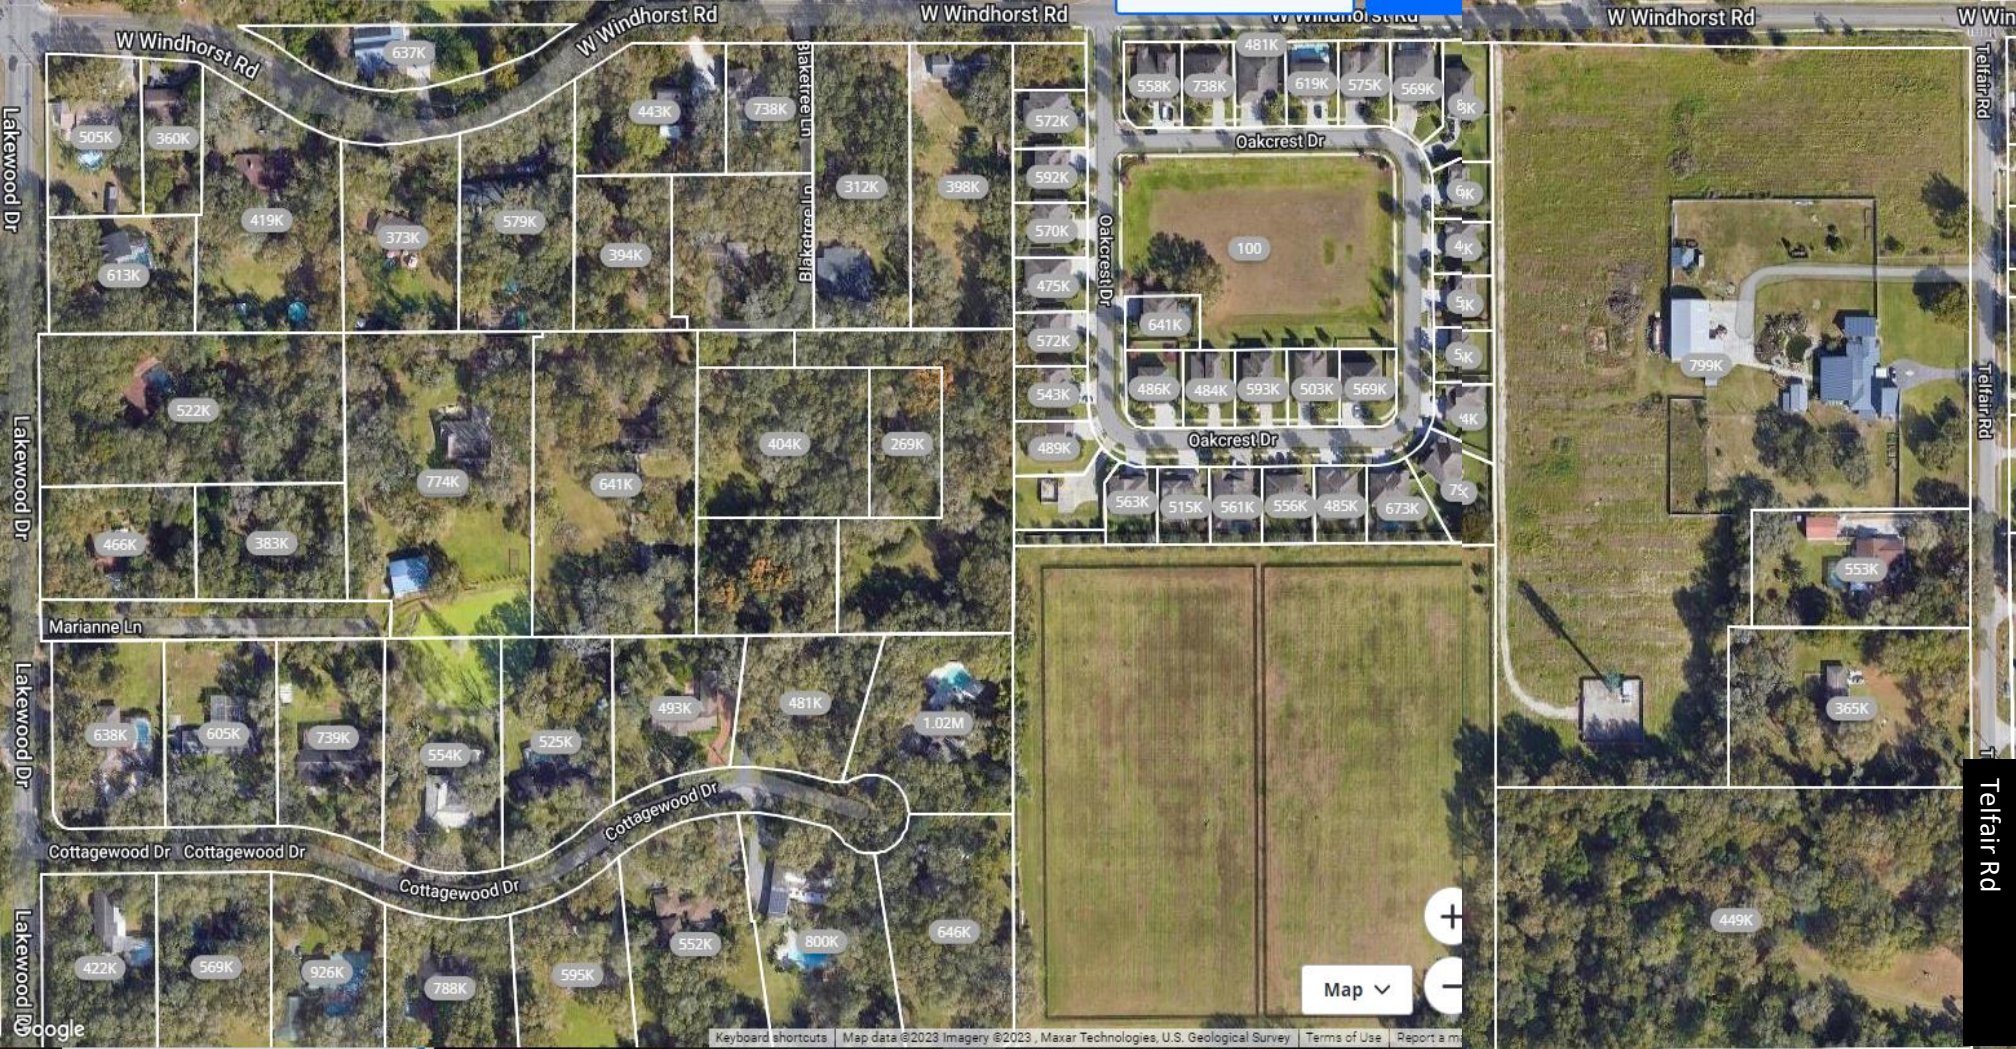

TOTAL 7,407

1 0122061
 Brandon, FL-33510

houses	279
apartments	0
TOTAL	279

Please email the code:
 33510-0122061
 to maps@SaturateUSA.org
 when this map has been
 completed.

Area 1 North
71 homes

Area 1 Central
64 homes

Area 1 South 92 homes

2. 0122062

Brandon, FL-33510

houses	502
apartments	0
TOTAL	502

Please email the code:
33510-0122062
 to maps@SaturateUSA.org
 when this map has been
 completed.

Area 2

NorthWest, 92 homes

Area 2 North
102 homes

Area 2 Central 105 homes

Telfair Rd

Area 2
South Central
119 homes

Area 2 South
108 homes

3. 0122063

Brandon, FL-33510

houses	307
apartments	0
TOTAL	307

Please email the code:
33510-0122063
 to maps@SaturateUSA.org
 when this map has been
 completed.

Area 3 NW
83 homes

Area 3 NE
116 homes

Area 3 West
108 homes

3B 0122063

Brandon, FL-33510

houses	207
apartments	0
TOTAL	207