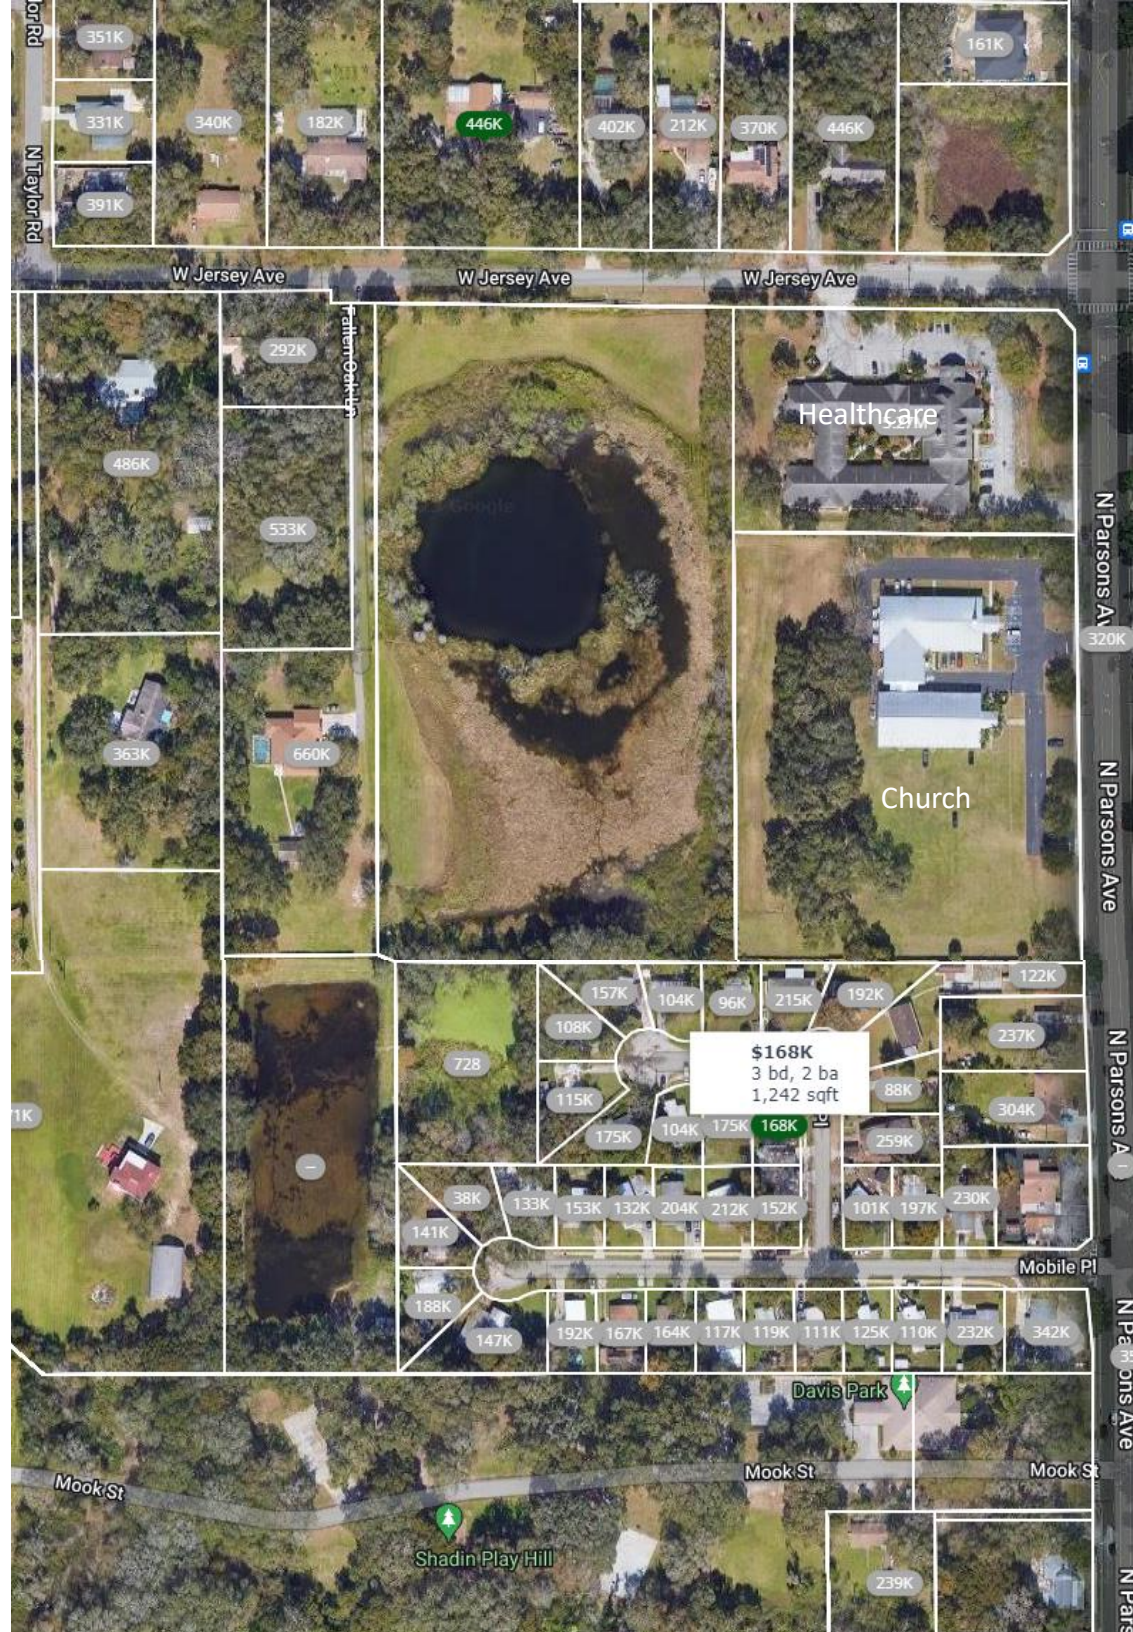

Area 8 Central
60 homes