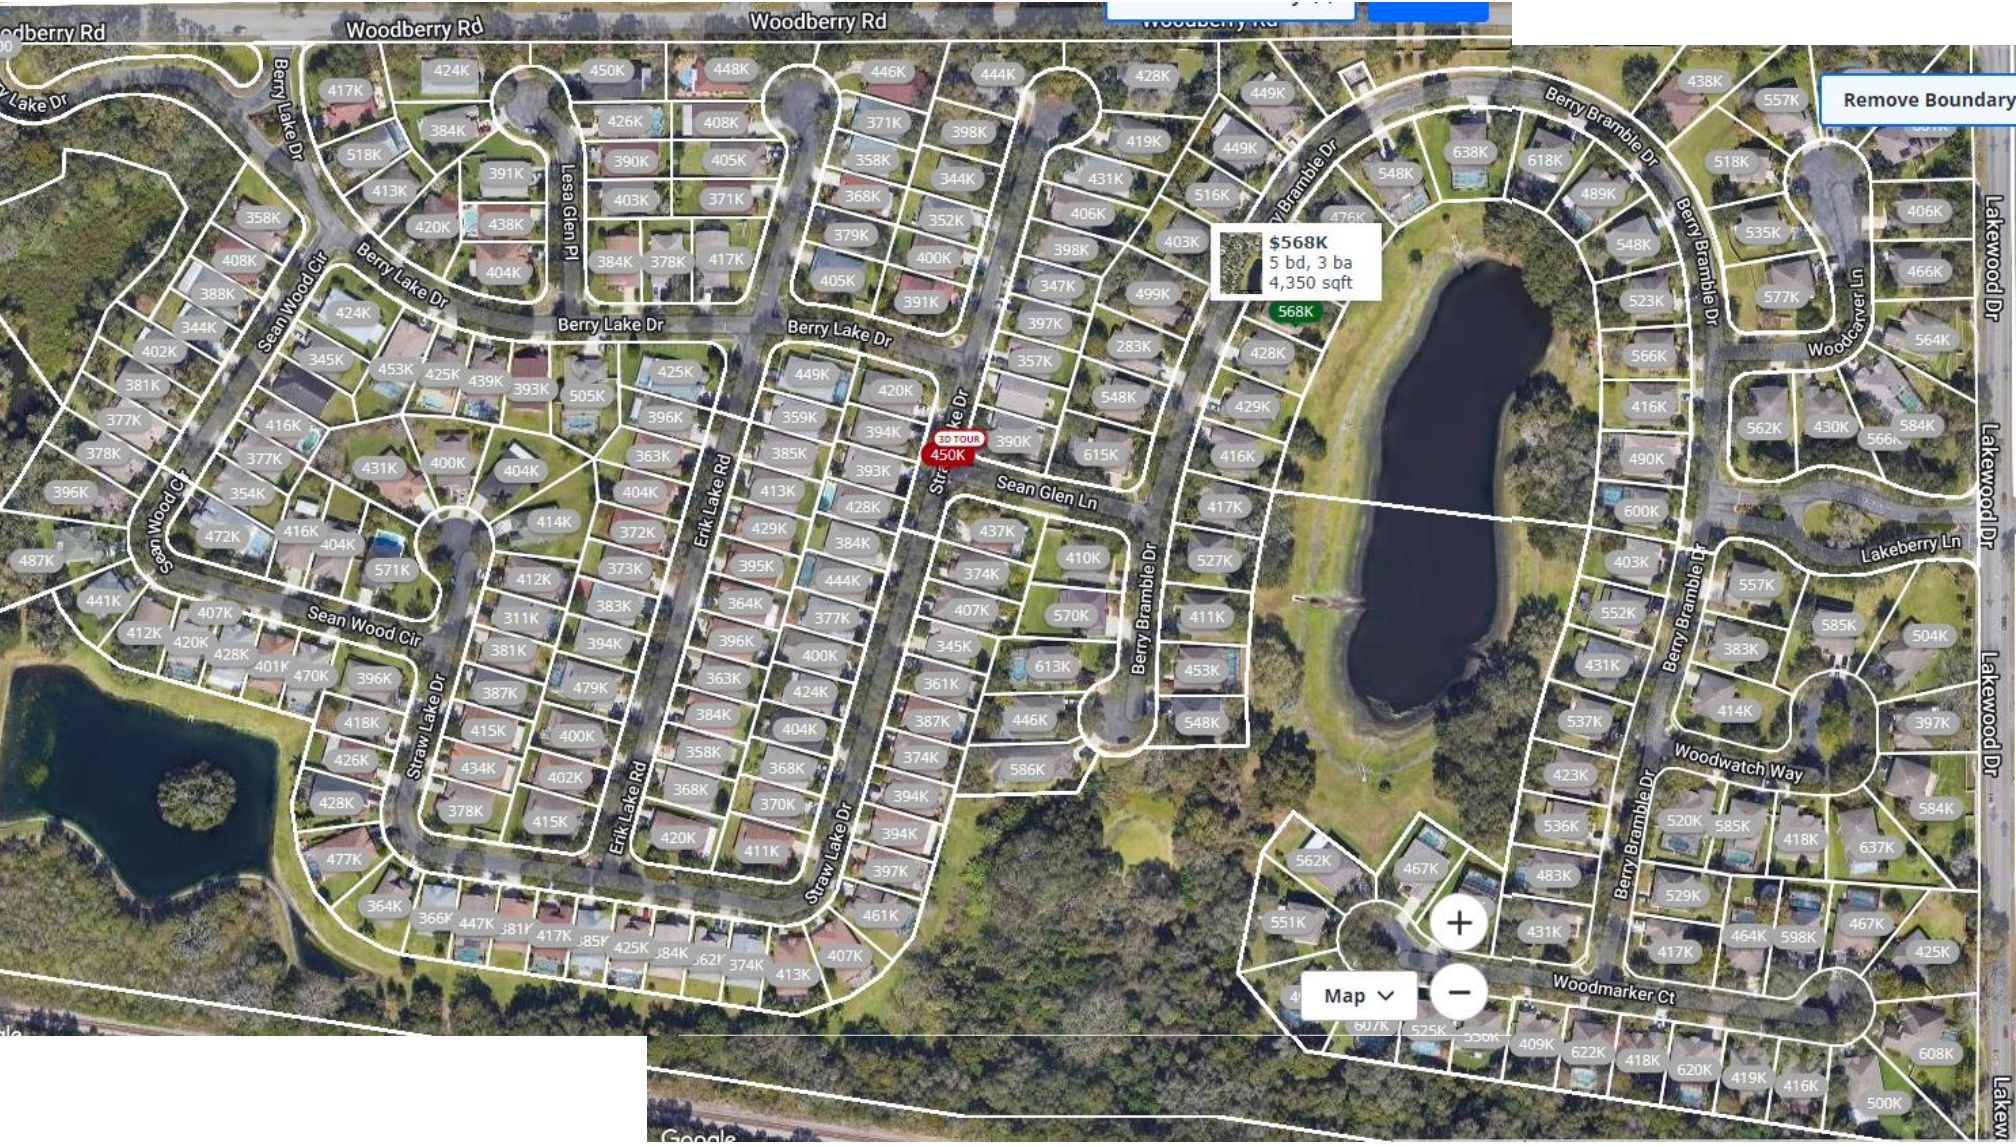

Area 4 NW
Lakeview Village
139 homes

Entrance on Lakewind

Area 4 West
Lakeview Village
134 homes

Area 4 SW
157 homes

ELIZA VARNES

4B 0122064

Brandon, FL-33510

OF
WF

houses	340
apartments	0
TOTAL	340

Please email the code:
33510-0122121
to maps@SaturateUSA.org
when this map has been
completed.

Area 6 SW (90 homes)
Gornito Road

(Outback Steakhouse)

Area 6 NE (250 homes)
Gated community