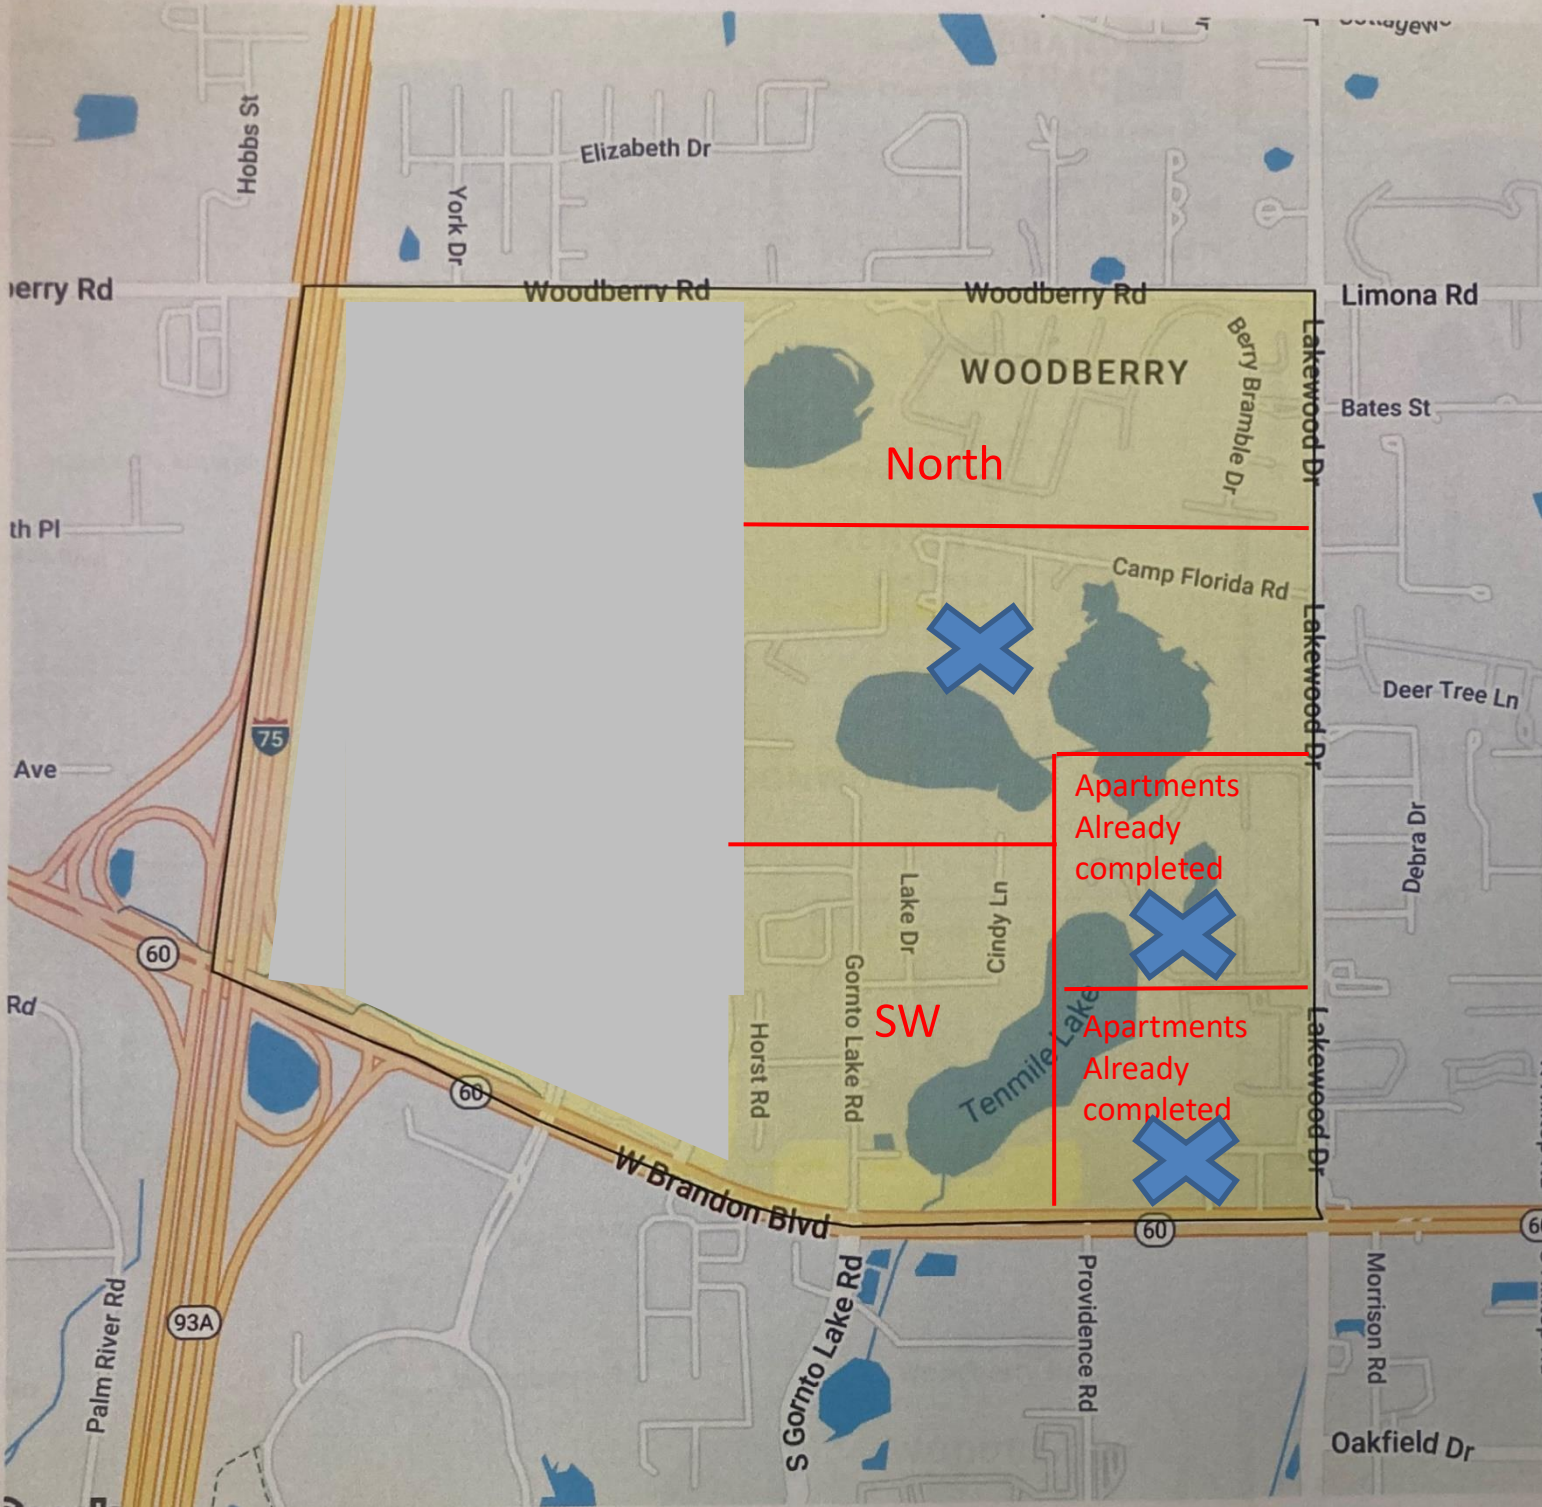

Area 4 NW
Lakeview Village
139 homes

Entrance on Lakewind

Area 4 West
Lakeview Village
134 homes

Area 4 SW
157 homes

ELIZA VARNES

4B 0122064

Brandon, FL-33510

OF
WF

Please email the code:
33510-0122084
 to maps@SaturateUSA.org
 when this map has been
 completed.

Area 5 North
116 homes

Area 5 East
130 homes

Area 5 SE
72 homes

Area 5 SW
57 homes

6. 0122121

Brandon, FL-33510

houses	340
apartments	0
TOTAL	340

Please email the code:
33510-0122121
to maps@SaturateUSA.org
when this map has been
completed.

Area 6 SW (90 homes)
Gornito Road

(Outback Steakhouse)

Area 6 NE (250 homes)
Gated community