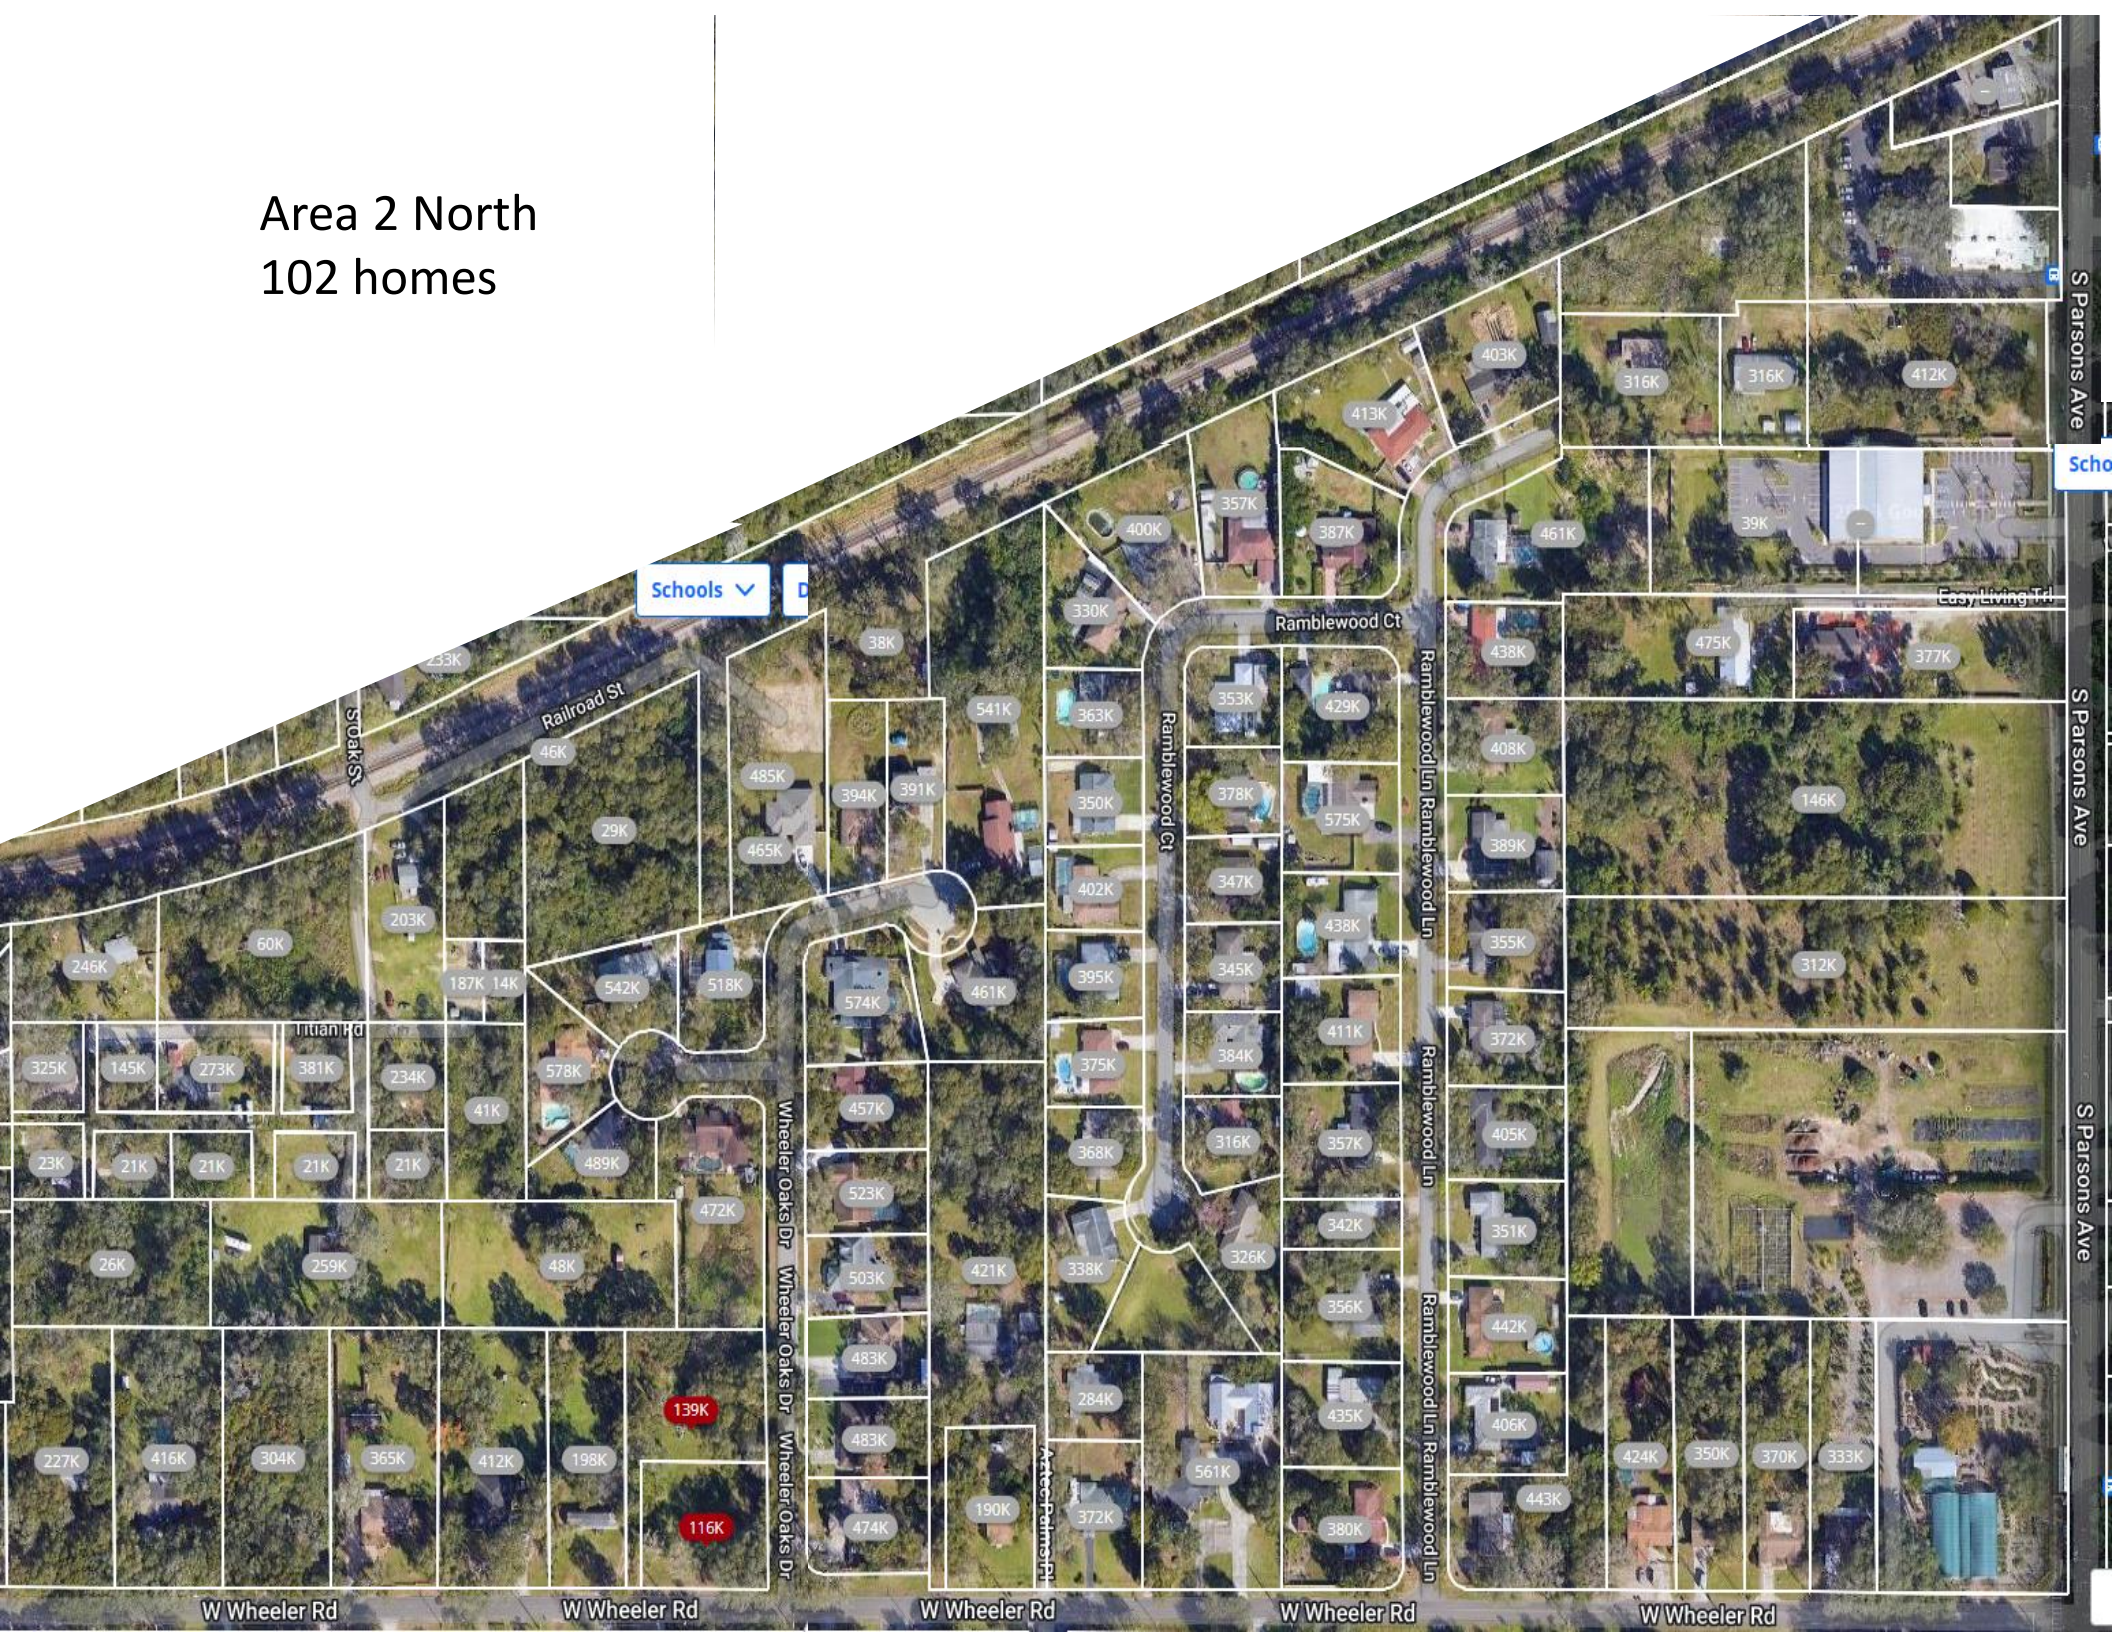

Area 2 North
102 homes