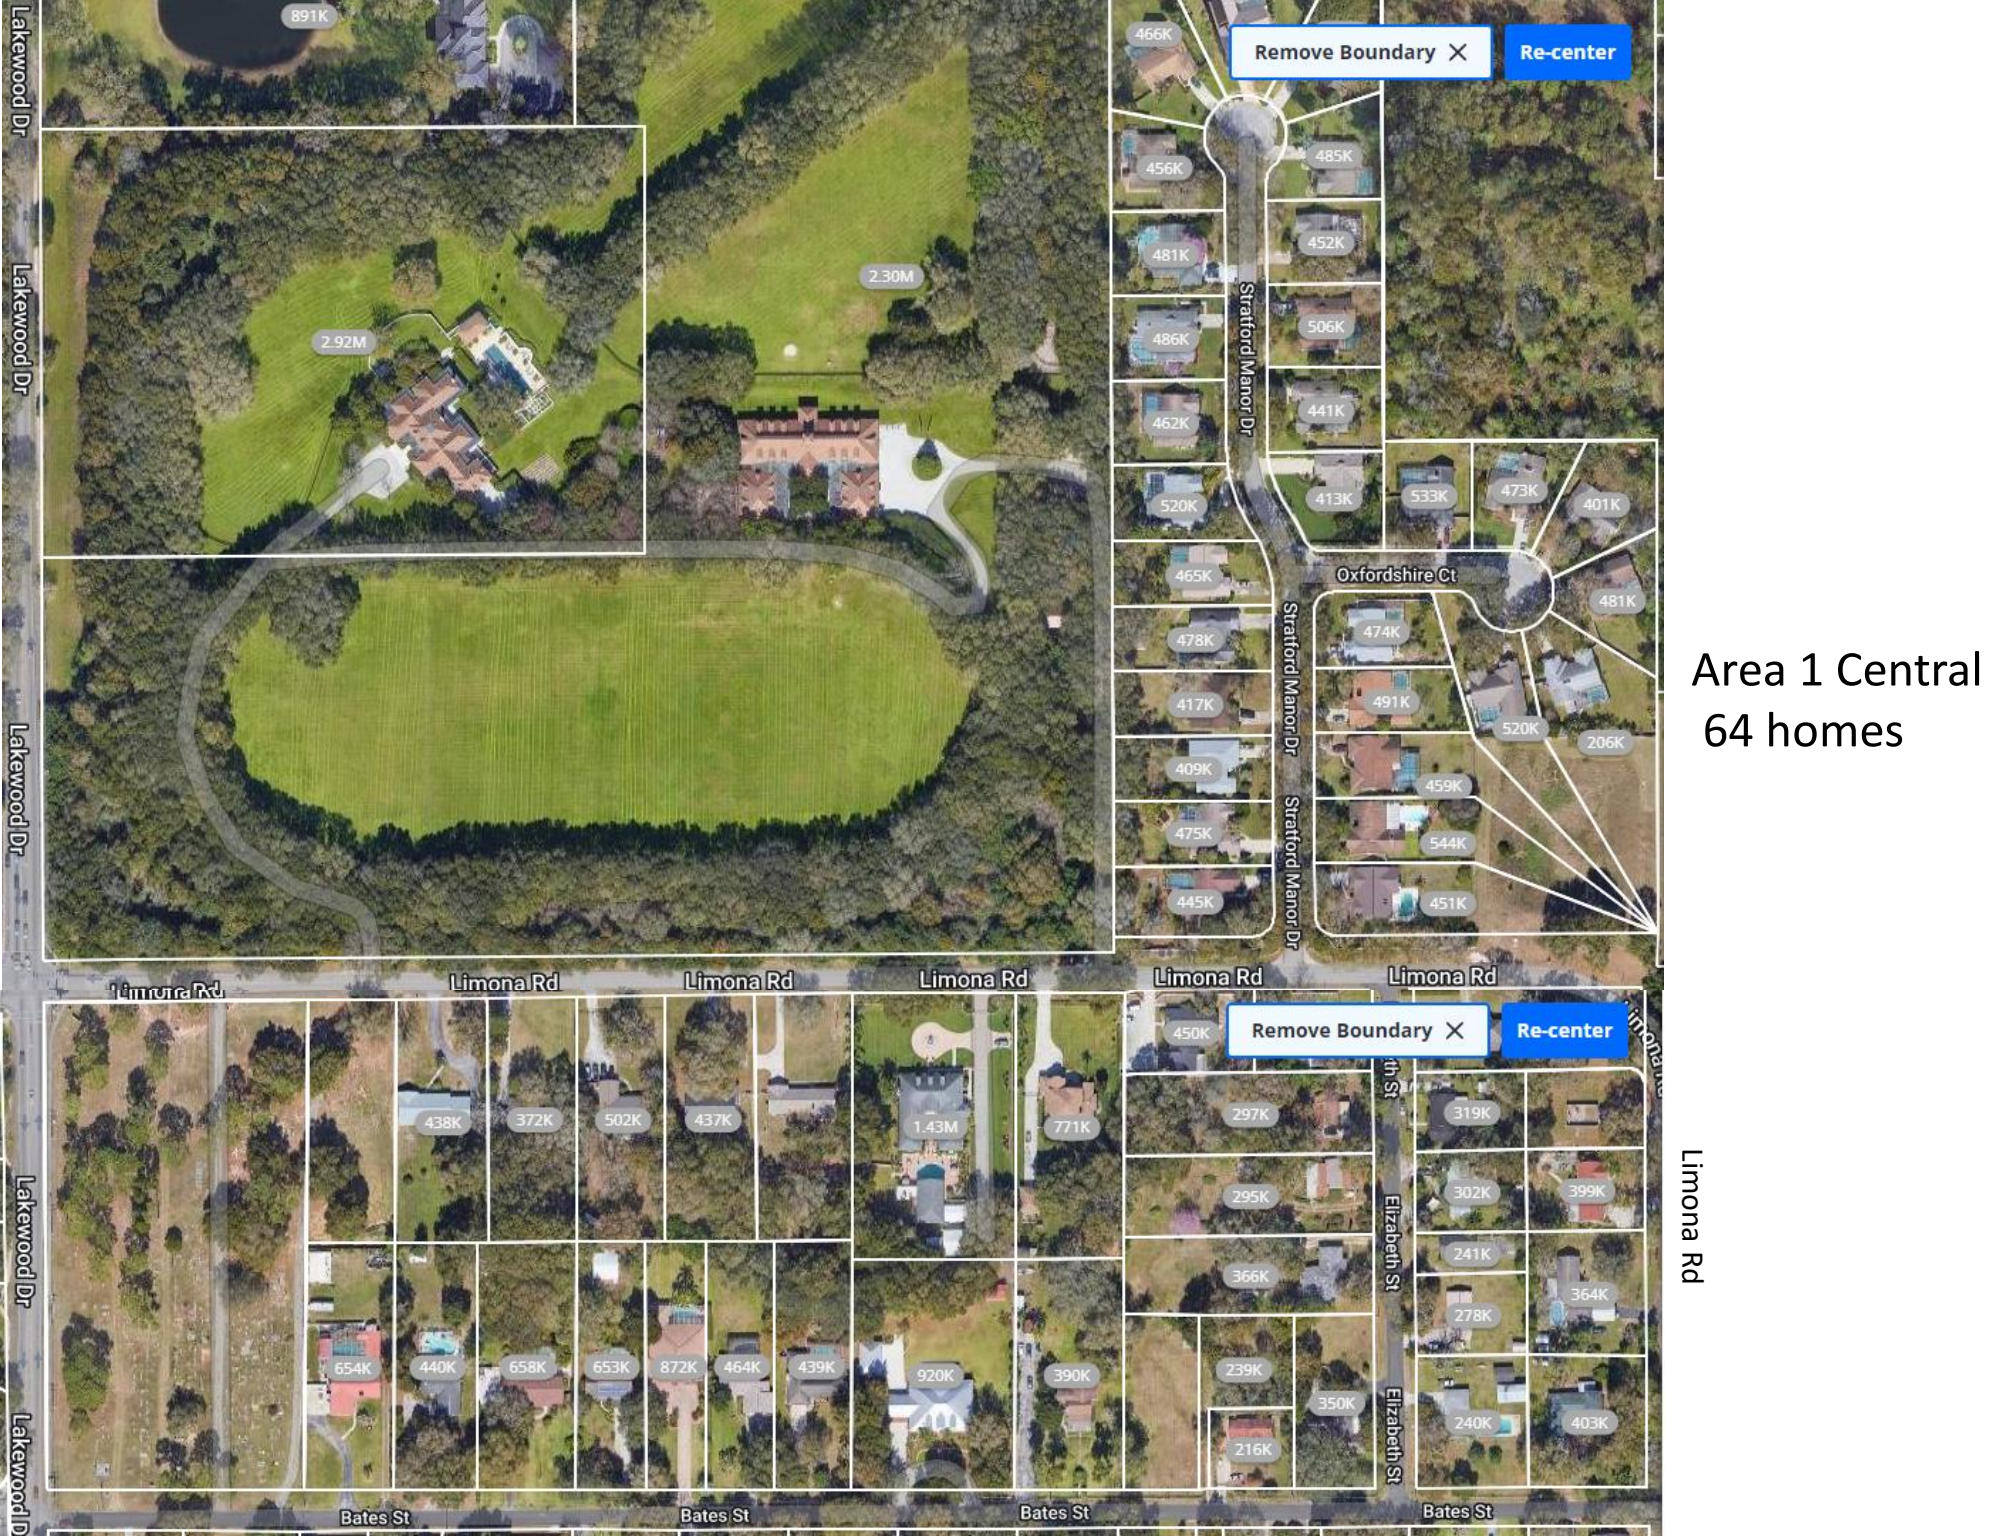

TOTAL 7,407

1 0122061
 Brandon, FL-33510

houses	279
apartments	0
TOTAL	279

Please email the code:
 33510-0122061
 to maps@SaturateUSA.org
 when this map has been
 completed.

Area 1 North
71 homes

Area 1 Central
64 homes

Area 1 South 92 homes

2. 0122062

Brandon, FL-33510

houses	502
apartments	0
TOTAL	502

Please email the code:
33510-0122062
 to maps@SaturateUSA.org
 when this map has been
 completed.

Area 2

NorthWest, 92 homes

Please email the code:
33510-0122063
 to maps@SaturateUSA.org
 when this map has been
 completed.

Area 3 NW
83 homes

Area 3 NE
116 homes

Area 3 West
108 homes

3B 0122063

Brandon, FL-33510

houses	207
apartments	0
TOTAL	207

Area 4 NW
Lakeview Village
139 homes

Entrance on Lakewind

Area 4 West
Lakeview Village
134 homes

Area 4 SW
157 homes

ELIZA VARNES

4B 0122064

Brandon, FL-33510

OF
WF