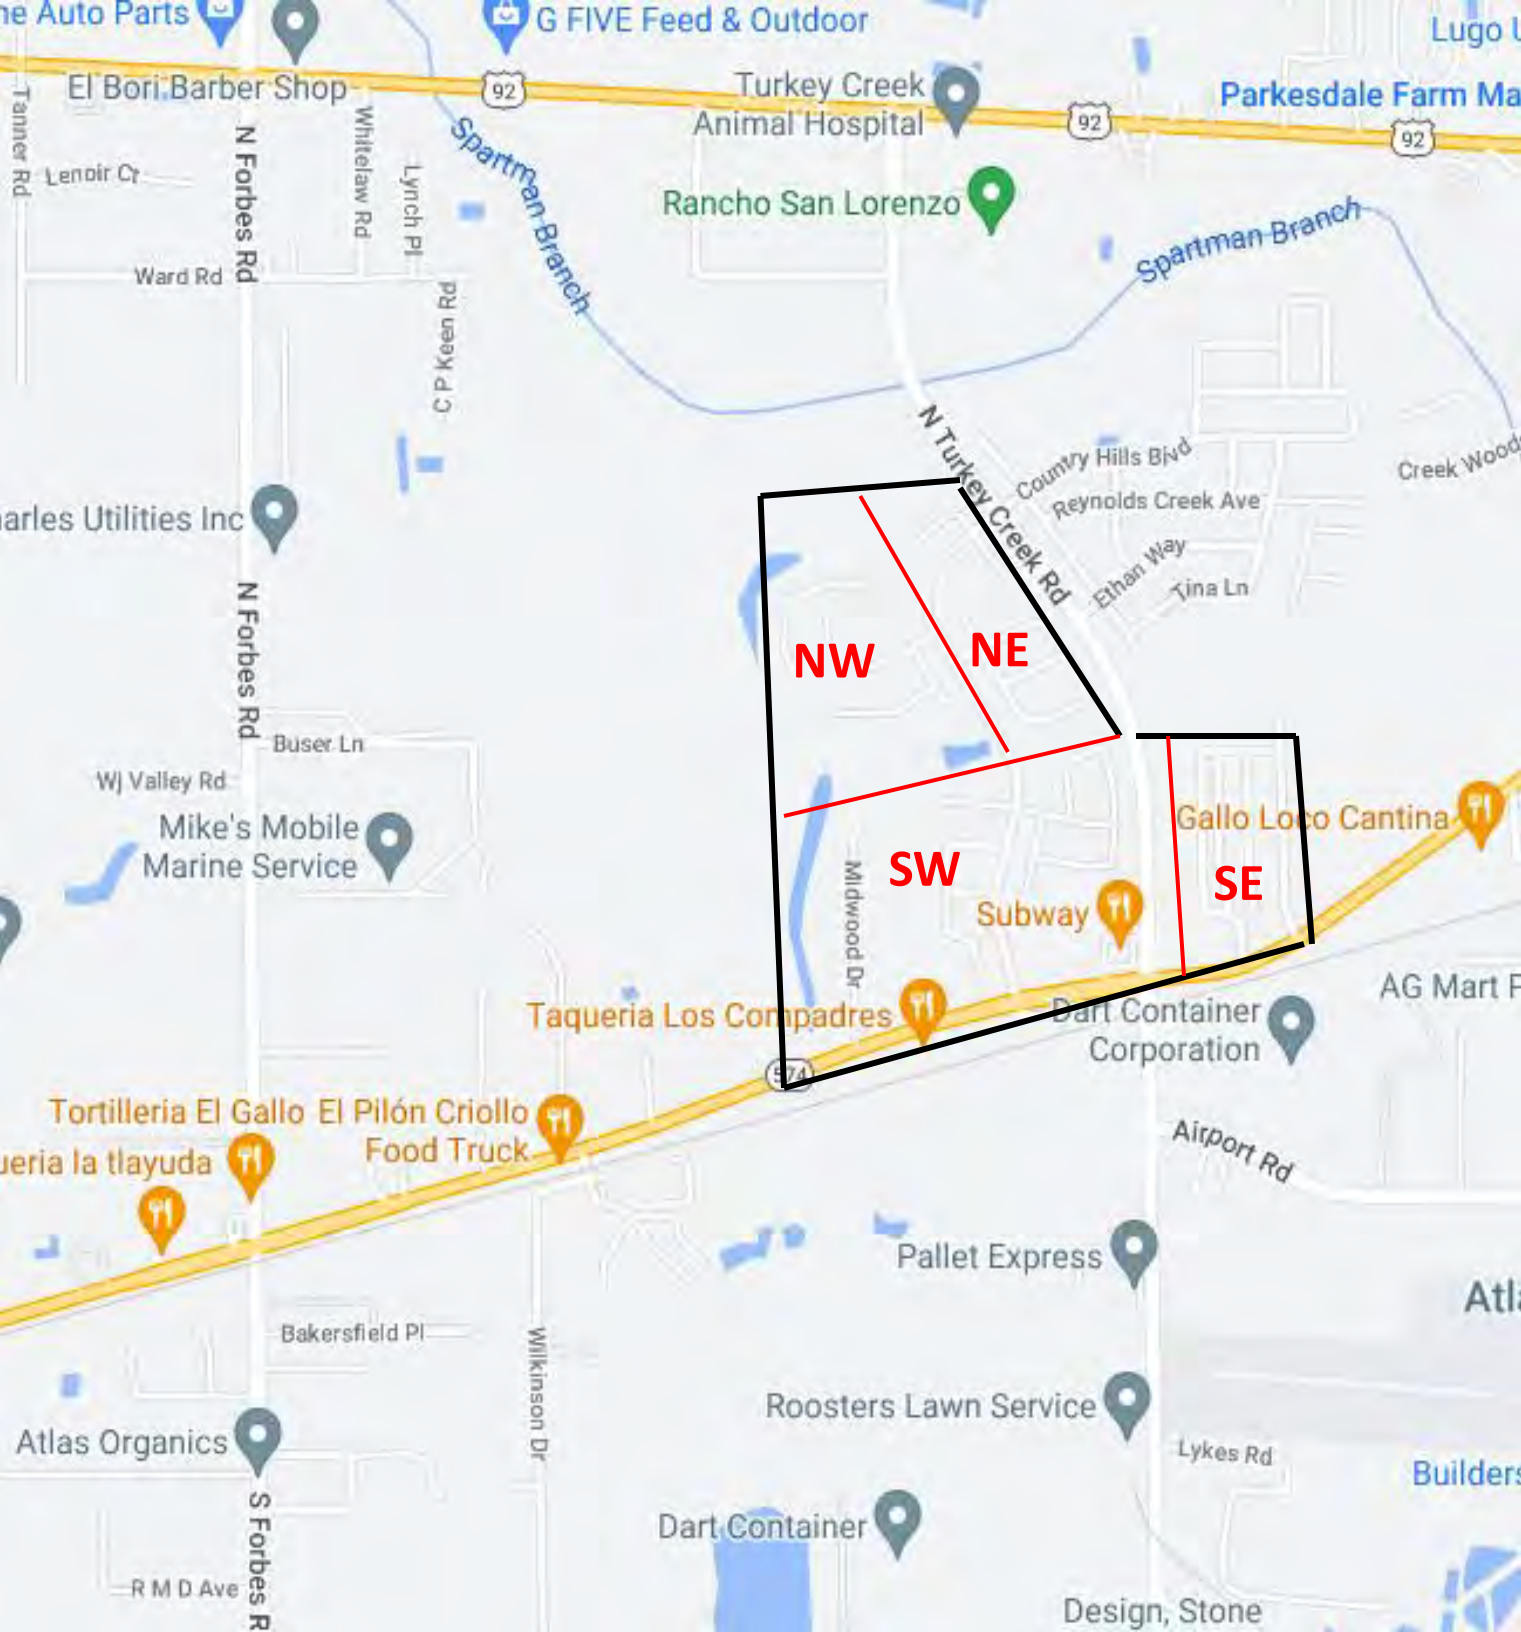

# FL-33527

Dover

Hillsborough county

houses	3,383
apartments	0
<b>TOTAL</b>	<b>3,383</b>

FL – 33527 Saturate Dover

Area	Map	Apartments	Houses	Total	Group Leader
1	103041	0	628	628	
2	122091	0	293	293	
3	124011	0	331	331	
4	124012	0	333	333	
5	124013	0	234	234	
6	124014	0	429	429	
7	123021	0	323	323	
8	124022	0	368	368	
9	124031	0	444	444	

TOTAL 3,383

**1. 0103041  
Dover, FL – 33527**

Casas	378
Casas moviles	250
<b>Total</b>	<b>628</b>

Please email the code:  
33527-0103041  
To [maps@SaturateUSA.org](mailto:maps@SaturateUSA.org)  
When this map has been completed

Area 1  
Dover SE  
250 Casas moviles  
(OakBrook Mobile home park)

Area 1  
Dover SW  
143 casas

Area 1  
Dover NW  
108 casas

Area 1  
Dover NE  
127 casas

**NW**  
Tocar  
puertas

**NE**  
Solo  
entrega