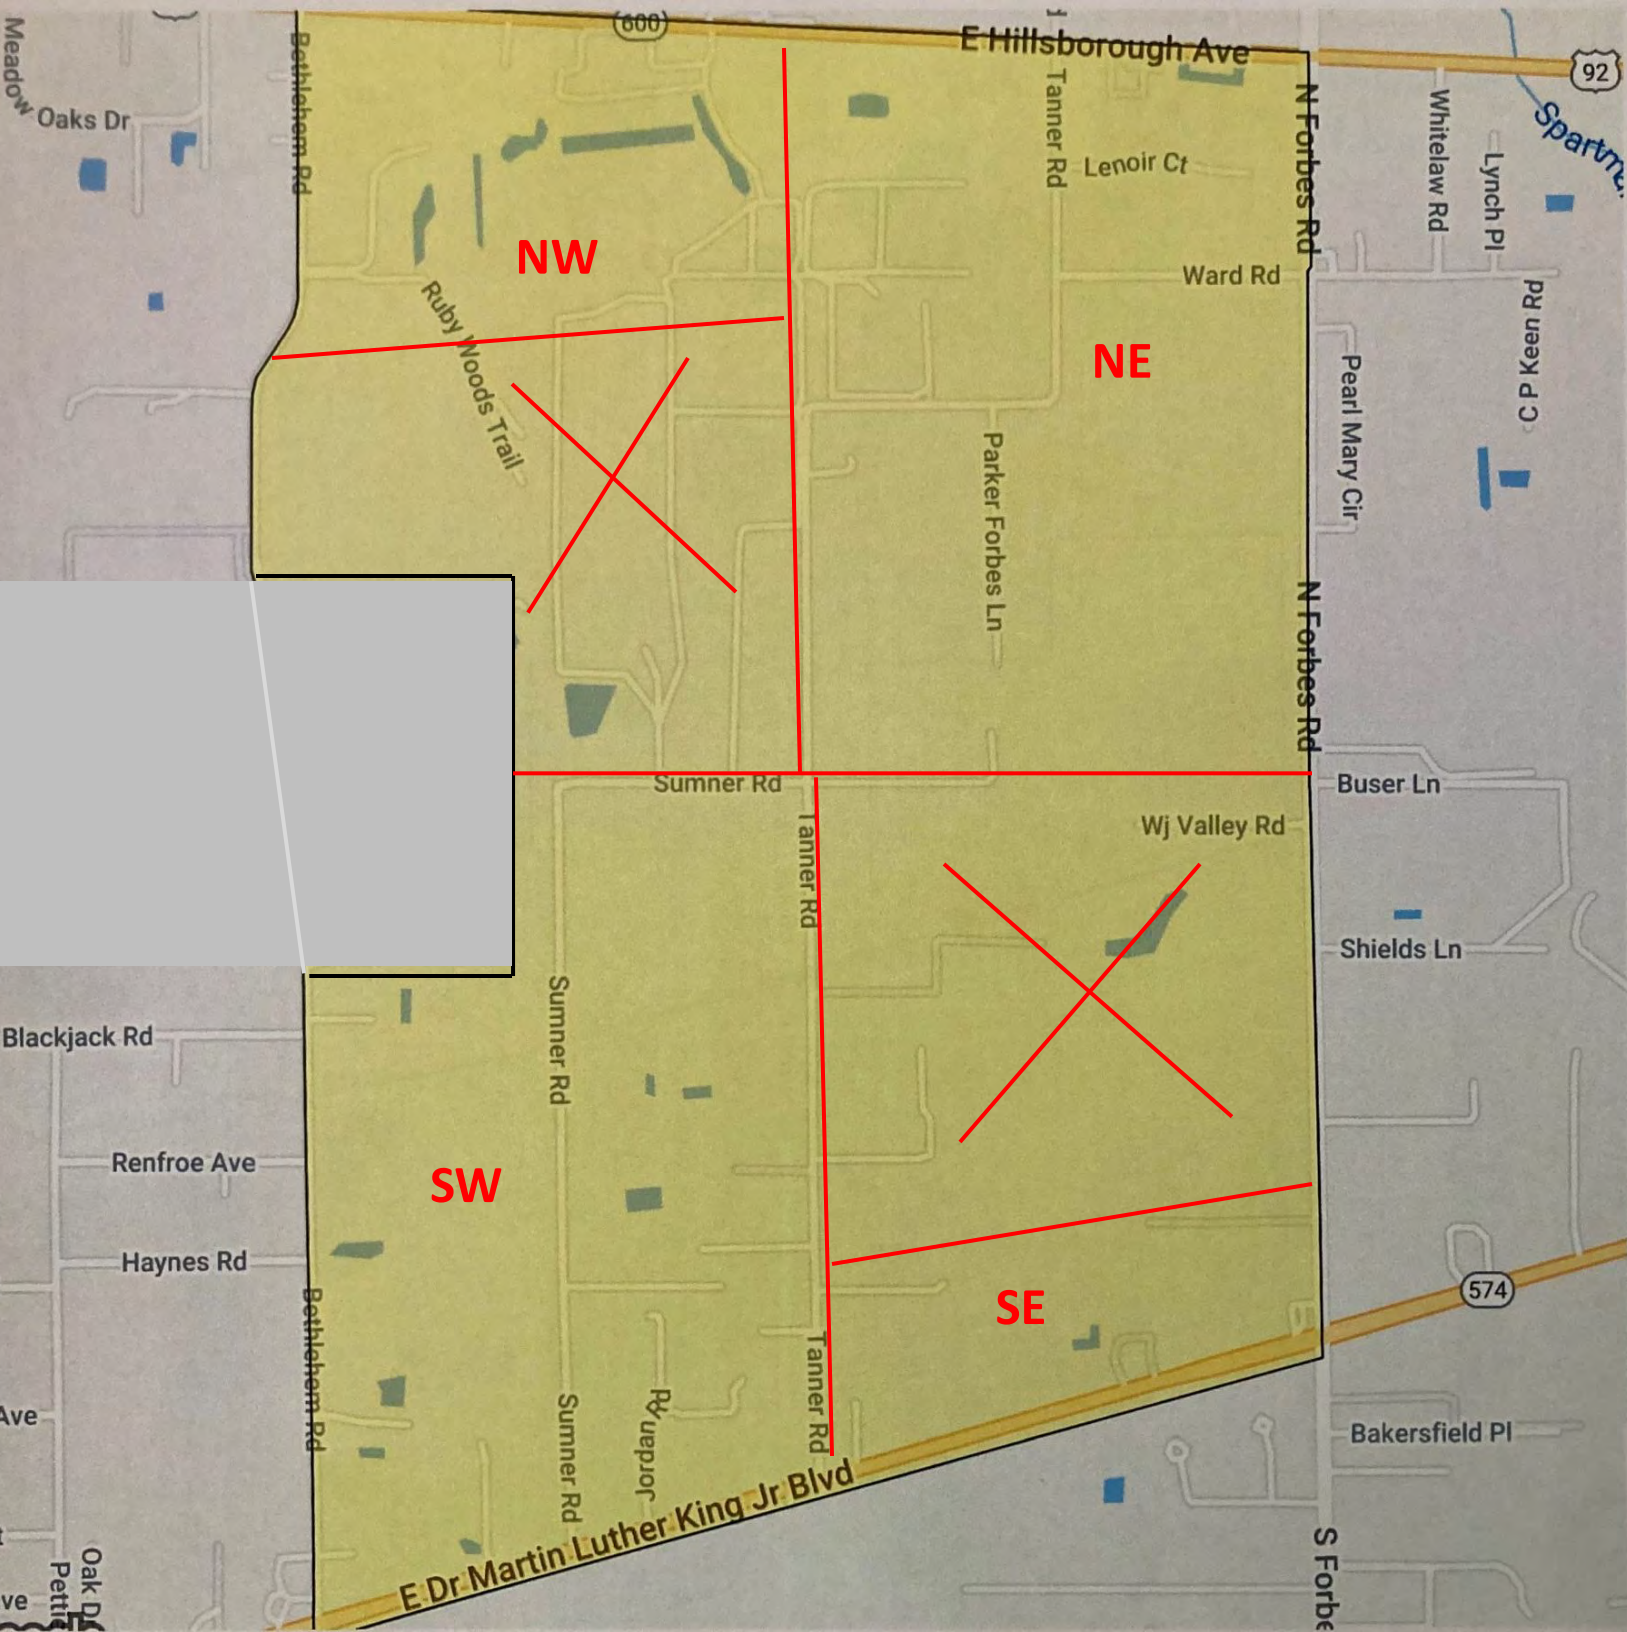

5. 0124013

Dover, FL-33527

houses	234
apartments	0
TOTAL	234

Please email the code:
33527-0124013
to maps@SaturateUSA.org
when this map has been completed.